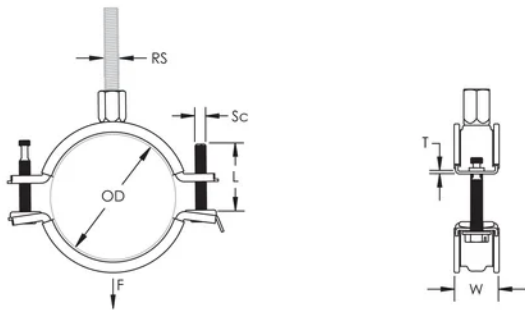

Combo head bolt works with slotted, hex, or Phillips drivers

Longer ears position the screw farther from the hanger, improving tool clearance when the screw is tightened

Combination nut can be attached to M8 or M10 threaded rod, simplifying material handling

Outer Diameter (OD): 25 - 31 mm

Rod Size (RS): M8;M10

NB/DN: 20

Pipe Size: 3/4"

Width (W): 20 mm

Thickness (T): 1 mm

Screw Diameter (Sc): 6

Screw Length (L): 32mm

Static Load: 1000N

ADDITIONAL PRODUCT DETAILS

Lining is EPDM rubber.

DIAGRAMS

WARNING

nVent products shall be installed and used only as indicated in nVent's product instruction sheets and training materials. Instruction sheets are available at www.nvent.com and from your nVent customer service representative. Improper installation, misuse, misapplication or other failure to completely follow nVent's instructions and warnings may cause product malfunction, property damage, serious bodily injury and death and/or void your warranty.