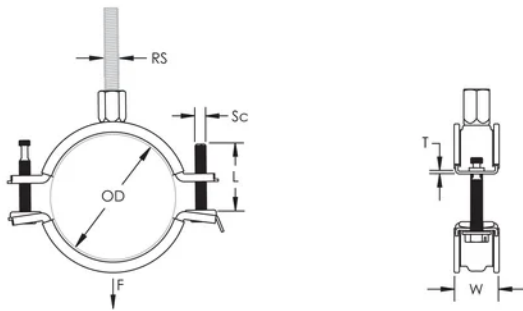

Combo head bolt works with slotted, hex, or Phillips drivers

Longer ears position the screw farther from the hanger, improving tool clearance when the screw is tightened

Combination nut can be attached to M8 or M10 threaded rod, simplifying material handling

Outer Diameter (OD): 19 - 25 mm

Rod Size (RS): M8;M10

NB/DN: 15

Pipe Size: 1/2"

Width (W): 20 mm

Thickness (T): 1 mm

Screw Diameter (Sc): 6

Screw Length (L): 32mm

Static Load: 1000N

ADDITIONAL PRODUCT DETAILS

Lining is EPDM rubber.

DIAGRAMS

WARNING

nVent products shall be installed and used only as indicated in nVent's product instruction sheets and training materials. Instruction sheets are available at www.nvent.com and from your nVent customer service representative. Improper installation, misuse, misapplication or other failure to completely follow nVent's instructions and warnings may cause product malfunction, property damage, serious bodily injury and death and/or void your warranty.