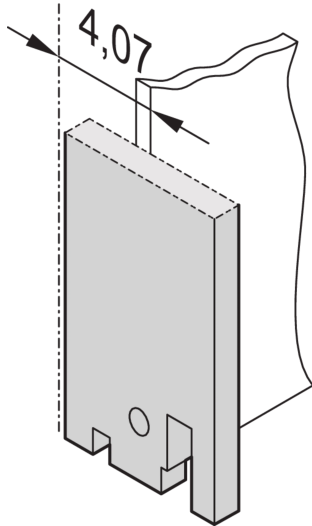

# 19" Front Panel, Plain

Front panel without or with SUB-D-, ST type 3- or FDDI cut-out.

## FEATURES

19" Front Panel without Cutout

## SPECIFICATIONS

- Depth:** 2.5mm
- Material:** Aluminum
- Accessory Type:** Front panel
- Product Type:** Front Panel

Table 1/2

Catalog Number	Rack Height	Rack Width	Package Quantity	Front Finish	Rear Finish	Color Code
30118-328	3U	4HP	1	Painted	Conductive	RAL 7035

Table 2/2

Catalog Number	Finish	Height	Width
30118-328	Powder Coated	128.4mm	19.98mm
30118-331	Powder Coated	128.4mm	141.9mm
30118-330	Powder Coated	128.4mm	70.78mm
30118-329	Powder Coated	128.4mm	35.22mm