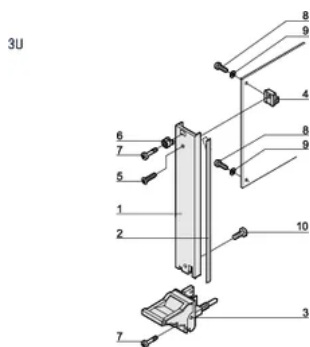

CERTIFICATIONS

RoHS

FEATURES

U-shaped front panel for textile gasket

Suitable for insertion and extraction forces up to 700 N (per pair)

Enable the installation of a microswitch

Enable the installation of coding pegs in accordance with IEC 60297-3-103/ IEEE 1101.10

PRODUCT ATTRIBUTES

Rack Width: 4HP

Package Quantity: 1

Handle Type: IEL

Mounting: Screw-on Rear IO

Gasket Type: Textile EMC

Front Finish: Anodized

Rear Finish: Etched

Treated Edges: No

Complies With: IEC 60297-3-102; IEEE 1101.10; IEC 60297-3-103; IEEE 1101.1/11

EMC Shielding: Yes

Finish: Anodized; Passivated

Height (H): 128.4mm

Material: Aluminum

Product Type: Front Panel

Rack Height: 3U

Type: Front Panel with Handle (PIU)

Width (W): 20mm

Net Weight: 0.08kg

DIAGRAMS

WARNING

nVent products shall be installed and used only as indicated in nVent's product instruction sheets and training materials. Instruction sheets are available at www.nvent.com and from your nVent customer service representative. Improper installation, misuse, misapplication or other failure to completely follow nVent's instructions and warnings may cause product malfunction, property damage, serious bodily injury and death and/or void your warranty.