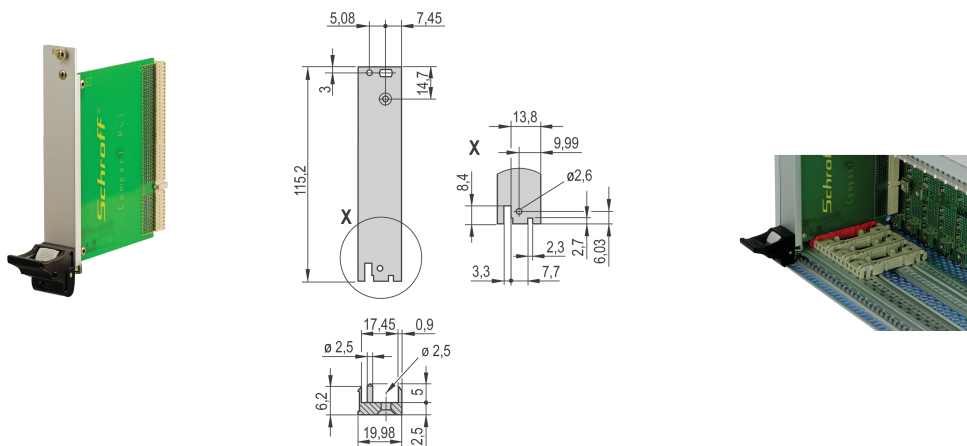

Plug-In Unit Kit With IEL Handle for Rear I/O, Shielded, Black, 3 U, 4 HP

CATALOG NUMBER

20848-751

Plug-in unit, with IEL inserter/extractor black handle, 3 U, rear I / O assembly. The U-shaped front panel enable shielding with a textile gasket.

CERTIFICATIONS

RoHS

FEATURES

U-shaped front panel for textile gasket

Suitable for insertion and extraction forces up to 700 N (per pair)

Enable the installation of a microswitch

Enable the installation of coding pegs in accordance with IEC 60297-3-103/ IEEE 1101.10

PRODUCT ATTRIBUTES

Rack Width: 4HP

Package Quantity: 1

Handle Type: IEL

Mounting: Screw-on Rear IO

Gasket Type: Textile EMC

Front Finish: Anodized

Rear Finish: Etched

Treated Edges: No

Complies With: IEC 60297-3-102; IEEE 1101.10; IEC 60297-3-103; IEEE 1101.1/11

EMC Shielding: Yes

Finish: Anodized; Passivated

Height (H): 128.4mm

Material: Aluminum

Product Type: Front Panel