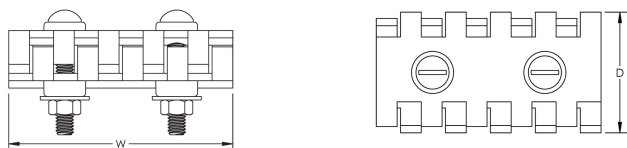

DIAGRAMS

WARNING

nVent products shall be installed and used only as indicated in nVent's product instruction sheets and training materials. Instruction sheets are available at www.nvent.com and from your nVent customer service representative. Improper installation, misuse, misapplication or other failure to completely follow nVent's instructions and warnings may cause product malfunction, property damage, serious bodily injury and death and/or void your warranty.

North America

+1.800.753.9221
Option 1 – Customer Care
Option 2 – Technical
Support

Europe

Netherlands:
+31 800-0200135
France:
+33 800 901 793

Europe

Germany:
800 1890272
Other Countries:
+31 13 5835404

APAC

Shanghai:
+ 86 21 2412 1618/19
Sydney:
+61 2 9751 8500

Our powerful portfolio of brands:

CADDY ERICO HOFFMAN ILSCO SCHROFF TRACHTE