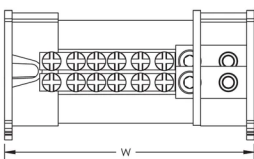

PRODUCT ATTRIBUTES

Article Number: 563800

Max Current Rating, IEC: 125A

Short Term Withstand Current (I_{cw}) 1s: 4.5kA

Peak Short Circuit Current (I_{pk}): 30kA

Max Working Voltage, IEC (U_i): 690V

Line Side Number of Connections: 1

Line Side Compact Stranded Wire Size: 10 - 35 mm²

Line Side Stranded Wire Size - Ferrule: 10 – 35mm²

Load Side Number of Connections: 6

Load Side Compact Stranded Wire Size: (5) 2,5 - 6 mm²; (1) 10 - 25 mm²

Load Side Stranded Wire Size - Ferrule: (5) 1,5 – 6 mm²; (1) 6 – 16 mm²

Depth (D): 50mm

Height (H): 50mm

Width (W): 94mm

Unit Weight: 0.16kg

Flammability Rating: UL® 94V-0

Complies With: IEC® 60947-7-1

ADDITIONAL PRODUCT DETAILS

Line side and load side number of connections are per pole.

Design Guideline for Distribution Blocks, Power Blocks and Power Terminals

Derating according to Ambient* Temperature (°C) to maintain working temperature of 85°C

Ambient Temperature (°C)	30°	35°	40°	45°	50°	55°	60°	65°	70°	75°
Derating Coefficient (d)	1	1	1	0.94	0.88	0.82	0.75	0.67	0.58	0.47

*environment around the terminal blocks inside the enclosure

DIAGRAMS