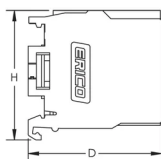

PRODUCT ATTRIBUTES

Article Number: 563800

Max Current Rating, IEC: 125A

Short Term Withstand Current (I_{cw}) 1s: 4.5kA

Peak Short Circuit Current (I_{pk}): 30kA

Max Working Voltage, IEC (U_i): 690V

Line Side Number of Connections: 1

Line Side Compact Stranded Wire Size: 10 - 35 mm²

Line Side Stranded Wire Size - Ferrule: 10 – 35mm²

Load Side Number of Connections: 6

Load Side Compact Stranded Wire Size: (5) 2,5 - 6 mm²; (1) 10 - 25 mm²

Load Side Stranded Wire Size - Ferrule: (5) 1,5 – 6 mm²; (1) 6 – 16 mm²

Depth (D): 50mm

Height (H): 50mm

Width (W): 94mm

Unit Weight: 0.16kg

Flammability Rating: UL® 94V-0

Complies With: IEC® 60947-7-1

ADDITIONAL PRODUCT DETAILS

Line side and load side number of connections are per pole.

Design Guideline for Distribution Blocks, Power Blocks and Power Terminals

Derating according to Ambient* Temperature (°C) to maintain working temperature of 85°C

Ambient Temperature (°C)	30°	35°	40°	45°	50°	55°	60°	65°	70°	75°
Derating Coefficient (d)	1	1	1	0.94	0.88	0.82	0.75	0.67	0.58	0.47

*environment around the terminal blocks inside the enclosure

DIAGRAMS