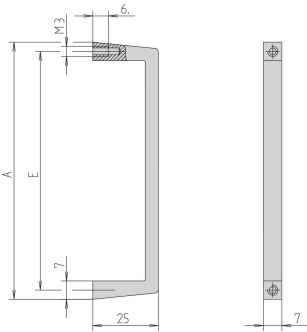

Front Handle, Width 7 mm

Slim Aluminium profile front handle, 7 mm. The assembly of the handle will be done from the rear side.

CERTIFICATIONS

FEATURES

Static load-carrying capacity 10 kg/pair

The assembly of the handle will be done from the rear side

SPECIFICATIONS

- Width:** 7mm
- Static Load:** 10kg
- Material:** Aluminum
- Finish:** Anodized
- Product Family:** EuropacPRO; MultipacPRO
- Product Type:** Handle

Table 1/1

Catalog Number	Package Quantity	Handle Type	Color	Works With
10501-001	1	Straight	Silver	Subracks, Chassis, Front Panels
10501-002	1	Straight	Silver	Subracks, Chassis, Front Panels

ADDITIONAL PRODUCT DETAILS

Please take into consideration that deliveries may be carried out in the stated SPQs (SPQ, e.g. 5 pieces, 10 pieces, 50 pieces, etc.). Differing order quantities (e.g. 2 pieces) may be changed to the next possible delivery quantity = Standard Pack Quantity.