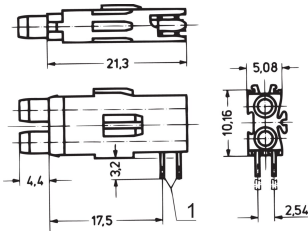

# Double Test Socket, Ø 2 mm

Double test sockets for mounting plane 1 and 2, short and long type.

Solder temperature should only be applied for a maximum of 5 seconds. The plastic body should be protected from the solder wave when wave soldering.

## SPECIFICATIONS

**Diameter:** 2mm  
**Product Type:** Socket

Table 1/2

Catalog Number	Type	Package Quantity	Voltage AC	Max Current	Test Voltage @ 50 Hz	Ambient Temperature
69004-089	Long, Mounting Plane 1	1	30V	1A	1kV	-25 to 70°C
69004-131	Short, Mounting Plane 1	1	30V	1A	1kV	-25 to 70°C
69004-090	Long, Mounting Plane 2	10	30V	1A	1kV	-25 to 70°C

## ADDITIONAL PRODUCT DETAILS

Dimensions of connecting pins: 0.3 × 0.6 mm.

Required front panel drill hole: Ø 4 mm.

Please take into consideration that deliveries may be carried out in the stated SPQs (SPQ, e.g. 5 pieces, 10 pieces, 50 pieces, etc.). Differing order quantities (e.g. 2 pieces) may be changed to the next possible delivery quantity = Standard Pack Quantity.