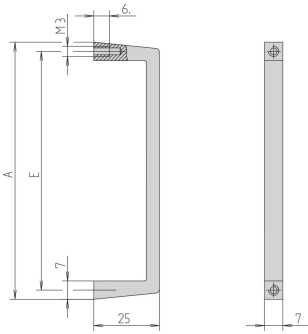

# Front Handle, Width 7 mm

Slim Aluminium profile front handle, 7 mm. The assembly of the handle will be done from the rear side.

## FEATURES

Static load-carrying capacity 10 kg/pair

The assembly of the handle will be done from the rear side

## SPECIFICATIONS

<b>Width:</b>	7mm
<b>Static Load:</b>	10kg
<b>Material:</b>	Aluminum
<b>Finish:</b>	Anodized
<b>Product Family:</b>	EuropacPRO; MultipacPRO
<b>Product Type:</b>	Handle

Table 1/1

Catalog Number	Package Quantity	Handle Type	Color	Works With
10501-001	1	Straight	Silver	Subracks, Chassis, Front Panels
10501-002	1	Straight	Silver	Subracks, Chassis, Front Panels