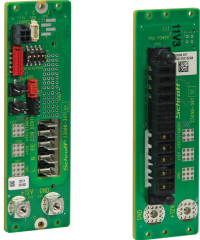

CPCI Serial Cable

The CPCI Serial Cables connect Utility signals, Current share or Standby signals in between the nVent SCHROFF CPCI Serial Backplanes and CPCI Serial Power Backplanes or to other devices in the System. Please refer to the CPCI Serial Backplane Manual to select the correct part

CERTIFICATIONS

FEATURES

Cable sets for connecting status signals of CompactPCI Serial backplanes and power backplanes

SPECIFICATIONS

Table 1/1			
Catalog Number	Works With	Length	Package Quantity
23204-869	CompactPCI Serial Backplanes	600mm	1
23204-853	CompactPCI Serial Backplanes	600mm	1
23204-866	CompactPCI Serial Backplanes	400mm	1
23204-879	CompactPCI Serial Backplanes	300mm	1
23204-867	CompactPCI Serial Backplanes	150mm	1