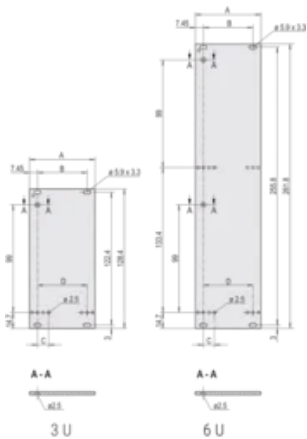

Catalog Number	Rear Finish	Treated Edges	Complies With	EMC Shielding	Height (H)	Width (W)
30847-631	Conductive	No	IEC 60297-3-101	No	261.8mm	50.5mm
30847-632	Conductive	No	IEC 60297-3-101	No	261.8mm	60.6mm
30847-606	Conductive	No	IEC 60297-3-101	No	128.4mm	35.2mm

DIAGRAMS

WARNING

nVent products shall be installed and used only as indicated in nVent's product instruction sheets and training materials. Instruction sheets are available at www.nvent.com and from your nVent customer service representative. Improper installation, misuse, misapplication or other failure to completely follow nVent's instructions and warnings may cause product malfunction, property damage, serious bodily injury and death and/or void your warranty.

North America

All locations
+1.763.422.2661
Chat with us:
nvent.com/schroff

Europe

Straubenhardt, Germany
+49.7082.794.0
Betschdorf, France
+33.3.88.90.64.90
Warsaw, Poland
+48.22.209.98.35
Assago, Italy
+39.02.932.7141
Chat with us:
nvent.com/schroff

Asia

Shanghai, China
+86.21.2412.6943
Qingdao, China
+86.532.8771.6101
Singapore
+65.6768.5800
Shin-Yokohama, Japan
+81.45.476.0271
Chat with us:
nvent.com/schroff

Middle East & India

Dubai, United Arab Emirates
+971.4.378.1700
Bangalore, India
+91.80.6715.2001
Istanbul, Turkey
+90.216.250.7374
Chat with us:
nvent.com/schroff

Our powerful portfolio of brands:

CADDY ERICO HOFFMAN ILSCO SCHROFF TRACHTE