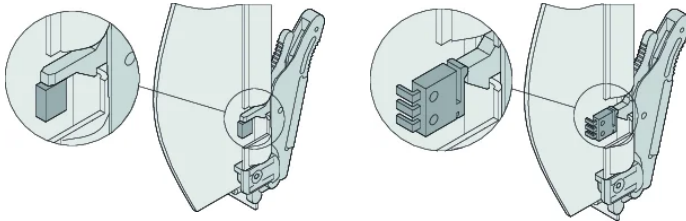

Table 2/2

Catalog Number	Height (H)	Width (W)
20818-160	323.15mm	28.95mm
20818-169	323.15mm	28.95mm
20818-161	323.15mm	28.95mm
20818-170	323.15mm	28.95mm

DIAGRAMS

WARNING

nVent products shall be installed and used only as indicated in nVent's product instruction sheets and training materials. Instruction sheets are available at www.nvent.com and from your nVent customer service representative. Improper installation, misuse, misapplication or other failure to completely follow nVent's instructions and warnings may cause product malfunction, property damage, serious bodily injury and death and/or void your warranty.

North America

All locations
+1.763.422.2661
Chat with us:
nvent.com/schroff

Europe

Straubenhardt, Germany
+49.7082.794.0
Betschdorf, France
+33.3.88.90.64.90
Warsaw, Poland
+48.22.209.98.35
Assago, Italy
+39.02.932.7141
Chat with us:
nvent.com/schroff

Asia

Shanghai, China
+86.21.2412.6943
Qingdao, China
+86.532.8771.6101
Singapore
+65.6768.5800
Shin-Yokohama, Japan
+81.45.476.0271
Chat with us:
nvent.com/schroff

Middle East & India

Dubai, United Arab Emirates
+971.4.378.1700
Bangalore, India
+91.80.6715.2001
Istanbul, Turkey
+90.216.250.7374
Chat with us:
nvent.com/schroff

Our powerful portfolio of brands:

CADDY ERICO HOFFMAN ILSCO SCHROFF TRACHTE