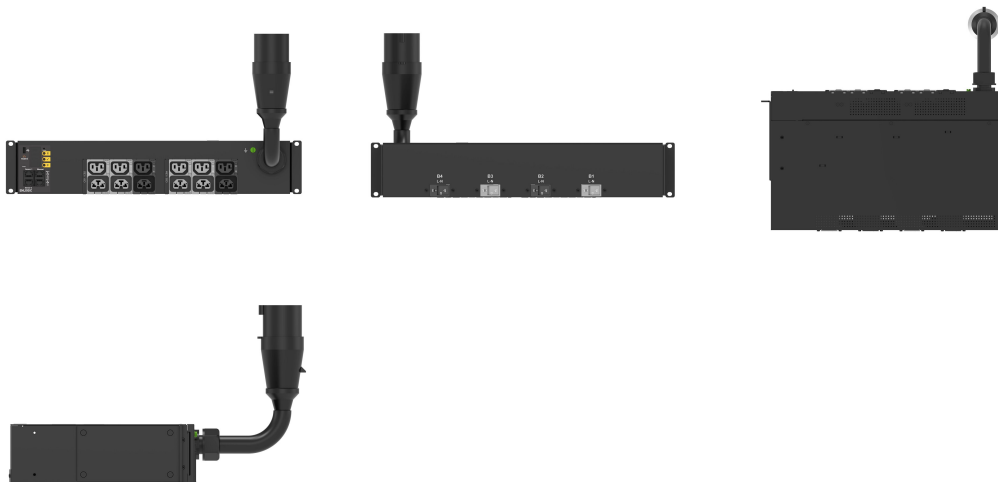

MS PDU, 2U, 60A(48A)NA/63A Int, 208V NA, 230V Int, 1P, 4 CB, (6)C13, (6)4-in-1

Data Solutions

CATALOG NUMBER

EN2355

The Advantage Series Input Metered, Outlet Switched PDU family offers energy metering with advanced power and environmental monitoring options and remote outlet on/off switching. Comprehensive monitoring at both the input phase and circuit breaker levels offers advanced alerts of potential overloads. Billing-grade metering provides accurate power consumption data for energy use optimization. The hot-swappable network management controller features Gigabit and redundant ethernet communication with advanced support for external environmental sensors and rack security access solutions.

PRODUCT ATTRIBUTES

Product Family: Enlogic

Product Type: Socket Strip

Socket Type: (6) C13/C15; (6) C13/C15/C19/C21

Color: Black

Circuit Breaker: 20 A

Switched Outlets: Yes

Circuit Breaker Quantity: 4

Nominal Voltage: 230V

Removable Input Cable: No

Amperage (Derated Amperage): 60 A (48 A) North America; 63 A International

Rack Units: 2U

Type: Intelligent PDU

Finish: Powder Coated

Material: Steel

Height: 87mm

Width: 444mm

Depth: 269mm

Weight: 8kg

Package Quantity: 1

Input Cable Length: 3m

ADDITIONAL PRODUCT DETAILS

87 mm L x 444 mm W x 269 mm D, (269 mm D at CB)

WARNING