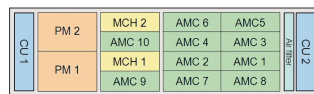

MTCA.0 System for 10 Single Full-Size AMC Modules, 3 U, 84 HP

CATALOG NUMBER

11850-011

The double AMC card cage on the right hand side can hold either 4 Double Full-size AMCs or, with the optional splitting kit, 8 Single Full-size AMCs.

CERTIFICATIONS

FEATURES

In accordance with PICMG MTCA.0 R1.0 specification

3 U, 19" subrack system for 10 Single Full-Size AdvancedMC modules, 2 Single Full-Size MCHs and 2 power modules with width up to 12 HP

Number of Slots: 8

Type: 19" Rack Mount

Backplane Type: MTCA.0 Dual Star Topology

Data Transfer: 40 GbE; PCIe Gen3

Power per Slot: 50W

Airflow Direction: Right to Left

Rack Height: 3U

Power Supply Type: (2) Single Full-size PM