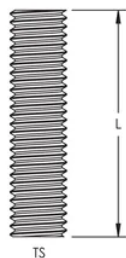

DIAGRAMS

WARNING

nVent products shall be installed and used only as indicated in nVent's product instruction sheets and training materials. Instruction sheets are available at www.nvent.com and from your nVent customer service representative. Improper installation, misuse, misapplication or other failure to completely follow nVent's instructions and warnings may cause product malfunction, property damage, serious bodily injury and death and/or void your warranty.