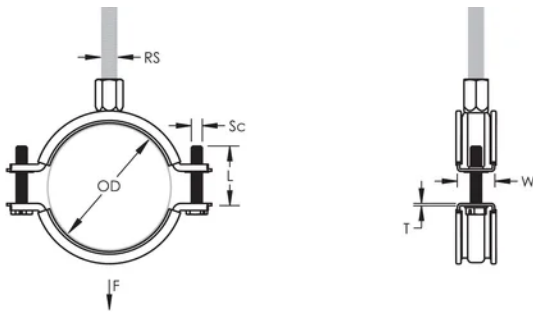

Finish: Electropolished

Color: Black

Temperature: -50 to 110 °C

Outer Diameter (OD): 160 - 170 mm

Pipe Size: 6"

Rod Size (RS): M8;M10

Width (W): 25 mm

Thickness (T): 2 mm

Screw Diameter (Sc): 6

Screw Length (L): 37mm

Static Load: 2600N

ADDITIONAL PRODUCT DETAILS

Lining is EPDM rubber.

DIAGRAMS

WARNING

nVent products shall be installed and used only as indicated in nVent's product instruction sheets and training materials. Instruction sheets are available at www.nvent.com and from your nVent customer service representative. Improper installation, misuse, misapplication or other failure to completely follow nVent's instructions and warnings may cause product malfunction, property damage, serious bodily injury and death and/or void your warranty.