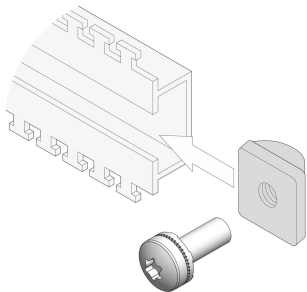

# Slide Nuts with Screw

For variable assembly of 19" components outside the EIA increments

## FEATURES

Slide Nut Kit Slide nut for C-profiles

## SPECIFICATIONS

- Finish:** Nickel Plated
- Product Type:** Nut
- Material:** Stainless Steel

Table 1/1

Catalog Number	Package Quantity
21120-210	4
21120-211	50