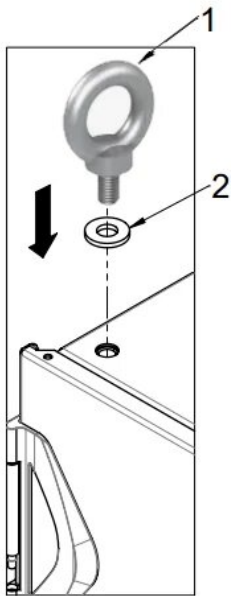

Varistar CP Lifting Eye Kit for Flush Top Cover

Data Solutions

CATALOG NUMBER

21620-020

Bolt on lifting eyes to lift and place cabinet without cabinet damage.

FEATURES

Thread M12

Application and static load-carrying capacity in accordance with DIN 582

PRODUCT ATTRIBUTES

Package Quantity: 4

Product Family: Varistar CP

Product Type: Eye Bolt

Works With: Cabinet; Varistar CP

Net Weight: 0.708kg

ADDITIONAL PRODUCT DETAILS

Only usable with raised top coverApplication and loading as per DIN 582.