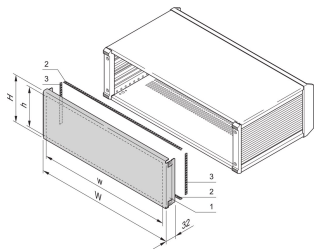

PropacPRO EMC Rear Panel, Full Width

The EMC rear panel, full width for PropacPRO Case mounts to the frame of the case. It has no perforation. The shielding is done with textile EMC gaskets.

CERTIFICATIONS

FEATURES

Alu panel, 1.5 mm, with fastener for Earthing / GND

Mounts on case (left, right)

Without perforation

SPECIFICATIONS

- Material:** Aluminum
- Finish:** Anodized; Passivated
- Works With:** Cases
- Product Family:** PropacPRO
- Type:** Rear Panel
- Product Type:** Side Panel

Table 1/1

Catalog Number	Rack Height	Rack Width	Package Quantity
24576-247	3U	28HP	1
24576-244	2U	42HP	1
24576-258	6U	84HP	1
24576-248	3U	42HP	1

Catalog Number	Rack Height	Rack Width	Package Quantity
24576-254	4U	84HP	1
24576-249	3U	63HP	1
24576-253	4U	63HP	1
24576-250	3U	84HP	1
24576-252	4U	42HP	1
24576-245	2U	63HP	1