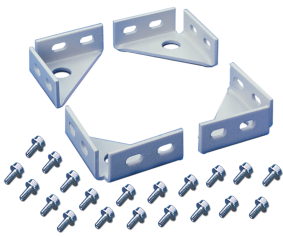

# ProLine Frame Floor-Mounting Bracket

## Data Solutions

The ProLine Frame Floor-Mounting Bracket provides a structural method of bolting a ProLine frame to the floor. The bracket fits all frame sizes, the kit includes four brackets and mounting hardware. This bracket is not to be used with colocation frames, which include welded-in floor mounting brackets.

### FEATURES

The ProLine Frame Floor-Mounting Bracket provides a structural method of bolting a ProLine frame to the floor

The bracket fits all frame sizes, the kit includes four brackets and mounting hardware