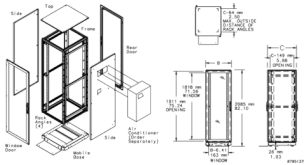

Finish: Powder Coated

Color: Jet Black

Color Code: RAL 9005

Thickness (T): 1.9mm

Hole Type: Square

Rack Units: 42U

Cabinet Package Type: Server, AC Ready

ADDITIONAL PRODUCT DETAILS

Order air conditioner separately.

DIAGRAMS

WARNING

---

nVent products shall be installed and used only as indicated in nVent's product instruction sheets and training materials. Instruction sheets are available at www.nvent.com and from your nVent customer service representative. Improper installation, misuse, misapplication or other failure to completely follow nVent's instructions and warnings may cause product malfunction, property damage, serious bodily injury and death and/or void your warranty.

Our powerful portfolio of brands:

CADDY ERICO HOFFMAN ILSCO SCHROFF TRACHTE