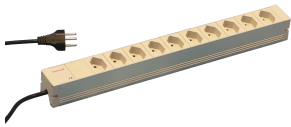

Socket Strip, Swiss

Modular, compact PDU with many function elements. Using a 1 U by 1 U aluminum chassis the PDU can easily be integrated in a rack with Swiss outlets.

CERTIFICATIONS

FEATURES

Socket strips can be rotated through all four directions (in 90° increments) during installation

230 V, 10 A

In accordance with SEV.IEC 60884

Connecting cable 2 m with Swiss version plug

Socket strips Swiss version

Installation height 1 U

Horizontal or vertical mounting

SPECIFICATIONS

| | |
|----------------------|---------------------|
| Length: | 438.5mm |
| Material: | Aluminum; Polyamide |
| Color: | Grey |
| Product Type: | Socket Strip |