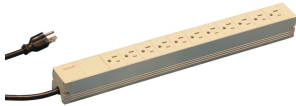

# Socket Strip, USA

Modular, compact PDU with many function elements. Using a 1 U by 1 U aluminum chassis the PDU can easily be integrated in a rack with US outlets.

## FEATURES

Horizontal or vertical mounting

Socket strips can be rotated through all four directions (in 90° increments) during installation

Connecting cable 2 m, with USA plug

Socket strips with USA sockets