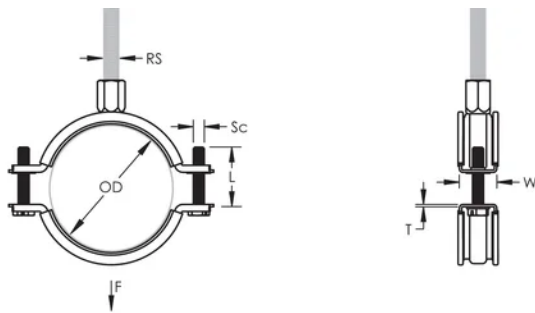

Finish: Electrogalvanized

Temperature: -50 to 110 °C

Color: Black

Outer Diameter (OD): 265 - 275 mm

Pipe Size: 10"

NB/DN: 250

Rod Size (RS): M8;M10

Width (W): 30 mm

Thickness (T): 2.5 mm

Screw Diameter (Sc): 6

Screw Length (L): 37mm

Static Load: 4000N

ADDITIONAL PRODUCT DETAILS

Lining is EPDM rubber.

DIAGRAMS

WARNING