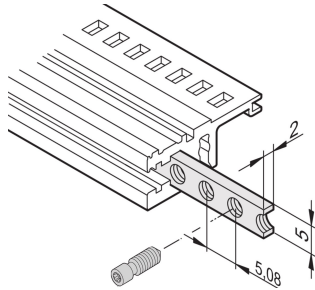

Horizontal Rails Threaded Insert, M2.5

The threaded insert is a metal strip with thread M2.5 and allows the fixing of front panels.

CERTIFICATIONS

FEATURES

The collar screws used for fixing partial-width front panels must be 12.3 mm long

Usable for all horizontal rails

SPECIFICATIONS

- Works With:** Subracks; Cases
- Product Family:** EuropacPRO; RatiopacPRO; RatiopacPRO AIR; CompacPRO; PropacPRO; Inpac
- Material:** Steel
- Product Type:** Threaded Insert
- Finish:** Zinc Plated

Table 1/1

Catalog Number	Rack Width	Package Quantity	Length
34561-328	28HP	1	146.82mm
34561-363	84HP	1	324.62mm
34561-384	84HP	1	431.3mm
34561-342	42HP	1	217.94mm
34565-196	196HP	1	1000.26mm

Catalog Number	Rack Width	Package Quantity	Length
34561-320	20HP	1	106.18mm
34561-340	40HP	1	207.78mm