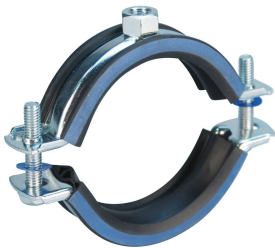

nVent CADDY Macrofix Insulated M8, 31–37 mm OD, 1" Pipe, 25 DN

CATALOG NUMBER

MFE037

CERTIFICATIONS

FEATURES

Return-lip on the hanger prevents the rubber from detaching, eliminating rework during installation

Plastic washer prevents screws from falling out during installation

Combo head bolt works with slotted, hex, or Phillips drivers

Longer ears position the screw farther from the hanger, improving tool clearance when the screw is tightened

Screw length has been optimized to accommodate an increased pipe range, reducing inventory

Category II noise reduction according to DIN EN ISO 3822-1

Compliant for sound insulation design according to DIN 4109

Reaction-to-fire classification is "E" in compliance with DIN EN 13501-1

PRODUCT ATTRIBUTES

Article Number: 586205

Material: EPDM-SBR Rubber;Steel