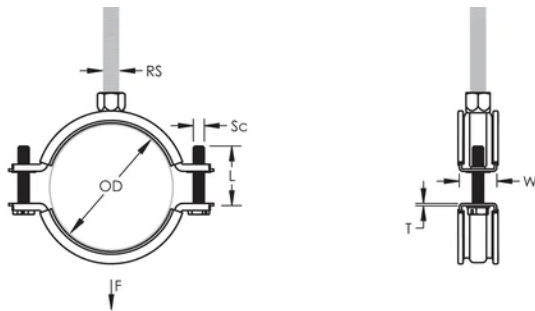

## PRODUCT ATTRIBUTES

Article Number: 586205

Material: EPDM-SBR Rubber;Steel

Finish: Electrogalvanized

Temperature: -50 to 110 °C

Outer Diameter (OD): 31 - 37 mm

Pipe Size: 1"

NB/DN: 25

Rod Size (RS): M8

Width (W): 20 mm

Thickness (T): 1 mm

Screw Diameter (Sc): 6

Screw Length (L): 22mm

Static Load: 1000N

## ADDITIONAL PRODUCT DETAILS

---

Lining is EPDM rubber.

## DIAGRAMS

---