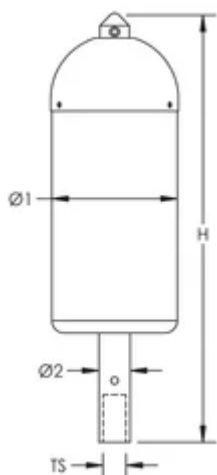

### PRODUCT ATTRIBUTES

---

Article Number: 702089

Material: Stainless Steel 316 (EN 1.4401)

Temperature: -40 to 100°C

Installation Height (H): 20m max

Diameter 1 (Ø1): 101.6mm

Diameter 2 (Ø2): 26.15mm

Height (H): 348mm

Thread Size (TS): 1/2" BSPP

Unit Weight: 2.06kg

## DIAGRAMS

---