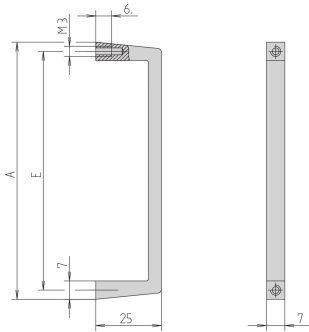

# Front Handle, Width 7 mm

Slim Aluminium profile front handle, 7 mm. The assembly of the handle will be done from the rear side.

## FEATURES

Static load-carrying capacity 10 kg/pair

The assembly of the handle will be done from the rear side

## SPECIFICATIONS

<b>Width:</b>	7mm
<b>Static Load:</b>	10kg
<b>Material:</b>	Aluminum
<b>Finish:</b>	Anodized
<b>Product Family:</b>	EuropacPRO; MultipacPRO
<b>Product Type:</b>	Handle

Table 1/1

Catalog Number	Package Quantity	Handle Type	Color	Works With
10501-001	1	Straight	Silver	Subracks, Chassis, Front Panels
10501-002	1	Straight	Silver	Subracks, Chassis, Front Panels