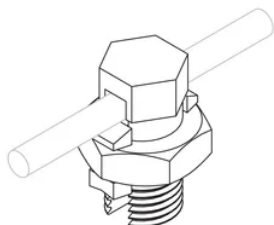

ADDITIONAL PRODUCT DETAILS

Oxide inhibitor recommended when used on aluminum conductor.

DIAGRAMS

WARNING

---

nVent products shall be installed and used only as indicated in nVent's product instruction sheets and training materials. Instruction sheets are available at www.nvent.com and from your nVent customer service representative. Improper installation, misuse, misapplication or other failure to completely follow nVent's instructions and warnings may cause product malfunction, property damage, serious bodily injury and death and/or void your warranty.

⚠ WARNING: This product can expose you to chemicals including lead, which is known to the State of California to cause cancer and birth defects or other reproductive harm. For more information go to www.P65Warnings.ca.gov.

North America

+1.800.753.9221

Option 1 – Customer Care

Option 2 – Technical

Support

Europe

Netherlands:

+31 800-0200135

France:

+33 800 901 793

Europe

Germany:

800 1890272

Other Countries:

+31 13 5835404

APAC

Shanghai:

+ 86 21 2412 1618/19

Sydney:

+61 2 9751 8500

Our powerful portfolio of brands:

CADDY

ERICO

HOFFMAN

ILSCO

SCHROFF

TRACHTE