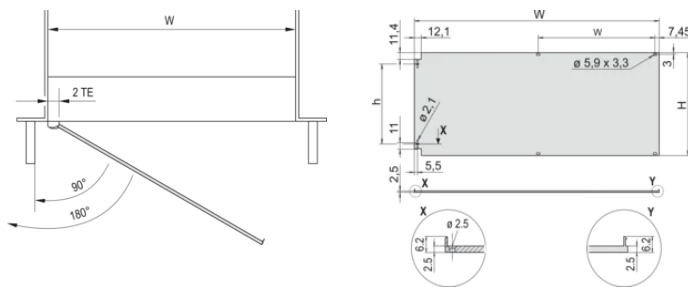

Table 1/2

Catalog Number	Rack Height	Package Quantity	Mounting	Gasket Type	Front Finish	Rear Finish
20848-611	3U	1	Hinged, Side	Textile EMC	Anodized	Conductive
20848-617	6U	1	Hinged, Side	Textile EMC	Anodized	Conductive

Table 2/2

Catalog Number	Treated Edges	Height (H)	Width (W)
20848-611	No	128.4mm	426.4mm
20848-617	No	261.8mm	426.4mm

DIAGRAMS

WARNING

nVent products shall be installed and used only as indicated in nVent's product instruction sheets and training materials. Instruction sheets are available at www.nvent.com and from your nVent customer service representative. Improper installation, misuse, misapplication or other failure to completely follow nVent's instructions and warnings may cause product malfunction, property damage, serious bodily injury and death and/or void your warranty.

North America

All locations
+1.763.422.2661
Chat with us:
nvent.com/schroff

Europe

Straubenhardt, Germany
+49.7082.794.0
Betschdorf, France
+33.3.88.90.64.90
Warsaw, Poland
+48.22.209.98.35
Assago, Italy
+39.02.932.7141
Chat with us:
nvent.com/schroff

Asia

Shanghai, China
+86.21.2412.6943
Qingdao, China
+86.532.8771.6101
Singapore
+65.6768.5800
Shin-Yokohama, Japan
+81.45.476.0271
Chat with us:
nvent.com/schroff

Middle East & India

Dubai, United Arab Emirates
+971.4.378.1700
Bangalore, India
+91.80.6715.2001
Istanbul, Turkey
+90.216.250.7374
Chat with us:
nvent.com/schroff

Our powerful portfolio of brands:

CADDY ERICO HOFFMAN ILSCO SCHROFF TRACHTE