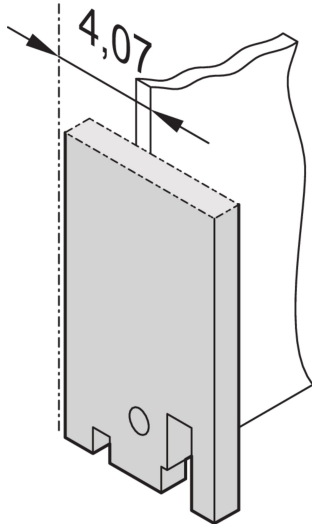

# 19" Front Panel, Plain

Front panel without or with SUB-D-, ST type 3- or FDDI cut-out.

## FEATURES

19" Front Panel without Cutout

## SPECIFICATIONS

- Depth:** 2.5mm
- Material:** Aluminum
- Accessory Type:** Front panel
- Product Type:** Front Panel

Table 1/2

Catalog Number	Rack Height	Rack Width	Package Quantity	Front Finish	Rear Finish	Color Code
30118-328	3U	4HP	1	Painted	Conductive	RAL 7035

Table 2/2

Catalog Number	Finish	Height	Width
30118-328	Powder Coated	128.4mm	19.98mm
30118-331	Powder Coated	128.4mm	141.9mm
30118-330	Powder Coated	128.4mm	70.78mm
30118-329	Powder Coated	128.4mm	35.22mm