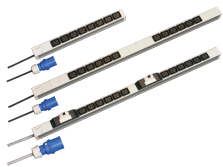

Socket Strip, IEC C19

Modular, compact PDU with many function elements. Using a 1 U by 1 U aluminum chassis the PDU can easily be integrated in a rack with IEC C19 outlets.

CERTIFICATIONS

FEATURES

Socket strips with C19 IEC sockets

Socket strips can be rotated through all four directions (in 90° increments) during installation

Connecting cable 2 m, with connector in accordance with IEC 60309

Mounting height 1 U

SPECIFICATIONS

Material: Aluminum; Polyamide

Color: Grey

Product Type: Socket Strip

Table 1/2

Catalog Number	Socket Type	Socket Quantity	Switched Outlets	Voltage AC	Package Quantity	Depth
60110-280	IEC C19	8	No	230V	1	44mm
60110-282	IEC C19	12	No	230V	1	44mm
60110-281	IEC C19	12	No	230V	1	44mm

Table 2/2

Catalog Number	Finish	Height	Length
60110-280	Anodized	44mm	438.5mm
60110-282	Anodized	44mm	947.5mm
60110-281	Anodized	44mm	947.5mm

ADDITIONAL PRODUCT DETAILS

Please order bracket for vertical mounting separately.