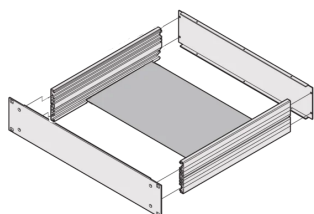

# MultipacPRO Mounting Plate

Mounting plates are designed for the mounting of heavy components, e.g. transformers.

## FEATURES

Mounting plates are designed for the mounting of heavy components, e.g. transformers

Bolted laterally inside on a 19" chassis

## SPECIFICATIONS

- Material:** Aluminum
- Works With:** Chassis
- Product Type:** Mounting Plate
- Product Family:** MultipacPRO

Table 1/1

Catalog Number	Depth	Package Quantity	Rack Width	Width	Certifications
20860-107	150mm	1	84HP	402.5mm	RoHS
20860-112	450mm	1	84HP	402.5mm	
20860-111	390mm	1	84HP	402.5mm	RoHS
20860-108	210mm	1	84HP	402.5mm	RoHS
20860-110	330mm	1	84HP	402.5mm	RoHS
20860-109	270mm	1	84HP	402.5mm	RoHS