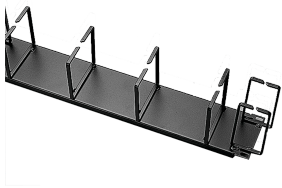

Open-Frame Horizontal Cable Manager

Data Solutions

The Open-Frame Cable Manager mounts horizontally atop the rack. It provides D-Ring support vertically on the ends and horizontally in the middle to better route cables through the rack. It is used for routing and bundling cable on 19-inch or 23-inch racks.

FEATURES

The Open-Frame Cable Manager mounts horizontally atop the rack

It provides D-Ring support vertically on the ends and horizontally in the middle to better route cables through the rack

It is used for routing and bundling cable on 19-inch or 23-inch racks

SPECIFICATIONS

- Color:** Jet Black
- Material:** Mild Steel
- Finish:** Powder Coated
- Color Code:** RAL 9005

Table 1/1

| Catalog Number | Article Number | Thickness | Rack Units |
|----------------|----------------|-----------|------------|
| ECK19H | 10233 | 1.52mm | 2U |
| ECK23HV | 35299 | 1.52mm | 2U |
| ECK19HV | 35289 | 1.52mm | 2U |