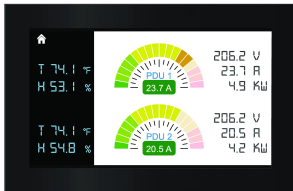

Door-Mount PDU 4.3-inch LCD Display, 5.24x3.54x0.67, Black, Plastic

Data Solutions

CATALOG NUMBER

LCD4INDRMT

Smart, stylish Door-Mount PDU LCD Display externally monitors the PDU metrics inside the cabinet without opening the door to physically review the PDU's metrics. Easy magnetic mounting installation not requiring any cabinet door cutout. Touchscreen can be installed horizontally or vertically and has plug-n-play connectivity.

FEATURES

Saves time monitoring PDU metrics from outside the cabinet

Prevents entering cabinet to monitor PDU metrics

Easy magnetic mounting installation

No cabinet door cutout required

Optional mounting screw kit included

Display horizontally or vertically

Plug-n-Play connectivity

Resistive touch screen

Smart and stylish design

With corresponding PDU connected sensors, it monitors voltage, current, power, temperature, humidity and air flow

4.3-inch (109mm) display size

480 x 272 display resolution

RJ-11 cables connection