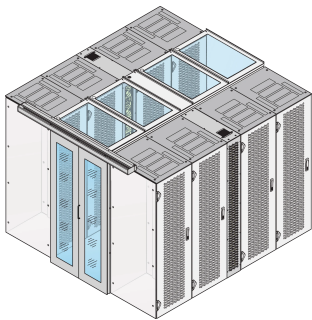

# Aisle Containment Top Cover, 1200W 300D

### CATALOG NUMBER

---

**21130-648**

Top cover in different depths to setup a aisle containment closing.

### FEATURES

---

Top covers to provide top cover for 2 cabinet rows

Suitable for an aisle width of 1200 mm

A top cover profile can raise the aisle height by 84 mm; please order separately

Top cover can be removed from inside (allows access to lighting and facilitates maintenance works)

### PRODUCT ATTRIBUTES

---

Type: Aisle Top Cover

Width: 300mm

Depth: 1200mm

Material: Steel

Package Quantity: 1

Color: Black Grey