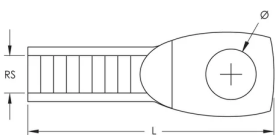

## SPECIFICATIONS

**Finish:** Electrogalvanized

**Material:** Steel

Table 1/1

Catalog Number	Article Number	Rod Size (RS)	Length (L)	Diameter (Ø)
EYESM6EG	574250	6	43mm	6 mm
EYESM8EG	574260	8	46mm	8 mm
EYESM10EG	574270	10	54mm	10 mm

## DIAGRAMS