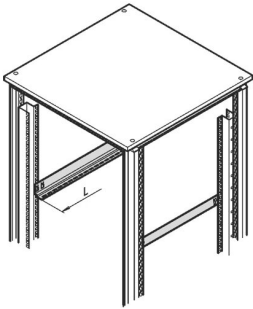

# Slide Rail Kit

Slide Rail kit for mounting between a front and a rear pair of Slide rails, to support heavy 19" components. Side system punchings for mounting accessories and cooling components that expel to the side.

## SPECIFICATIONS

**Product Type:** Slide Rail  
**Material:** Steel

Table 1/1

Catalog Number	Package Quantity	Finish	Type	Works With	Certifications
22127-092	2	Aluminum-Zinc Plated			
22127-093	2	Aluminum-Zinc Plated			
23130-411	2	Aluminum-Zinc Plated			
27230-056	4	Zinc Plated	Mounting Kit	Novastar	RoHS
23130-412	10	Aluminum-Zinc Plated			