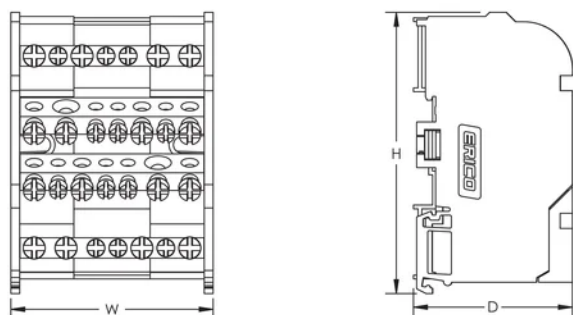

DIAGRAMS

WARNING

---

nVent products shall be installed and used only as indicated in nVent's product instruction sheets and training materials. Instruction sheets are available at www.nvent.com and from your nVent customer service representative. Improper installation, misuse, misapplication or other failure to completely follow nVent's instructions and warnings may cause product malfunction, property damage, serious bodily injury and death and/or void your warranty.

Our powerful portfolio of brands:

CADDY ERICO HOFFMAN ILSCO SCHROFF TRACHTE