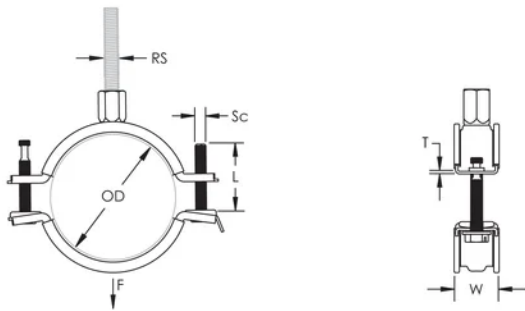

Combo head bolt works with slotted, hex, or Phillips drivers

Longer ears position the screw farther from the hanger, improving tool clearance when the screw is tightened

Combination nut can be attached to M8 or M10 threaded rod, simplifying material handling

Outer Diameter (OD): 15 - 19 mm

Rod Size (RS): M8;M10

NB/DN: 10

Pipe Size: 3/8"

Width (W): 20 mm

Thickness (T): 1 mm

Screw Diameter (Sc): 6

Screw Length (L): 27mm

Static Load: 1000N

ADDITIONAL PRODUCT DETAILS

Lining is EPDM rubber.

DIAGRAMS

WARNING

nVent products shall be installed and used only as indicated in nVent's product instruction sheets and training materials. Instruction sheets are available at www.nvent.com and from your nVent customer service representative. Improper installation, misuse, misapplication or other failure to completely follow nVent's instructions and warnings may cause product malfunction, property damage, serious bodily injury and death and/or void your warranty.