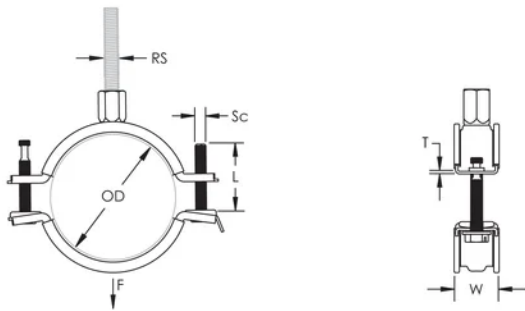

Combo head bolt works with slotted, hex, or Phillips drivers

Longer ears position the screw farther from the hanger, improving tool clearance when the screw is tightened

Combination nut can be attached to M8 or M10 threaded rod, simplifying material handling

Outer Diameter (OD): 11 - 15 mm

Rod Size (RS): M8;M10

NB/DN: 8

Pipe Size: 1/4"

Width (W): 20 mm

Thickness (T): 1 mm

Screw Diameter (Sc): 6

Screw Length (L): 27mm

Static Load: 1000N

ADDITIONAL PRODUCT DETAILS

Lining is EPDM rubber.

DIAGRAMS

WARNING

nVent products shall be installed and used only as indicated in nVent's product instruction sheets and training materials. Instruction sheets are available at www.nvent.com and from your nVent customer service representative. Improper installation, misuse, misapplication or other failure to completely follow nVent's instructions and warnings may cause product malfunction, property damage, serious bodily injury and death and/or void your warranty.