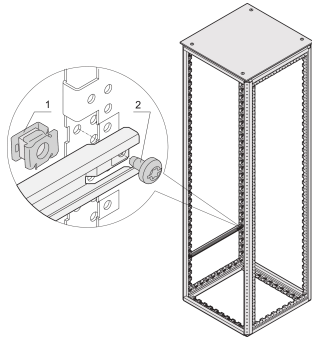

# Varistar Assembly Kit

Assembly Kit for mounting Accessories directly on the Varistar CP Frame from the outside or inside.

## FEATURES

Mounting of components possible from the inside as well as from the outside

For direct assembly of 19" panel/slide mounts, depth members and other components on Varistar CP frame (2 mm)

Assembly by clipping in the cage nut into frame or depth member