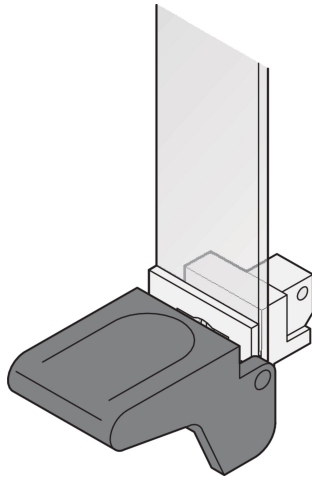

# Extractor Handle Key Form 1

Extractor handle key form 1, can be used to extract PCBs. The handles are available in black or grey and top and bottom versions.

## FEATURES

Handle UL 94 V-0, bearing Zn die-cast

At 6 U, the printed board location can be offset 1 HP to the right by swapping the upper and lower handles. This creates space for SMD components on the left hand side