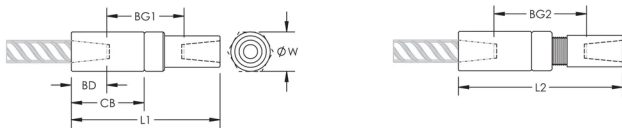

ADDITIONAL PRODUCT DETAILS

Bar dimensions and weights listed may vary by region. Coupler sizes not shown may be available by special order. Contact your nVent LENTON representative for more information.

Suffix "EE" has been added to some part numbers to clarify design version among regions.

DIAGRAMS

WARNING

nVent products shall be installed and used only as indicated in nVent's product instruction sheets and training materials. Instruction sheets are available at www.nvent.com and from your nVent customer service representative. Improper installation, misuse, misapplication or other failure to completely follow nVent's instructions and warnings may cause product malfunction, property damage, serious bodily injury and death and/or void your warranty.

North America

+1.800.753.9221
Option 1 – Customer Care
Option 2 – Technical
Support

Europe

Netherlands:
+31 800-0200135
France:
+33 800 901 793

Europe

Germany:
800 1890272
Other Countries:
+31 13 5835404

APAC

Shanghai:
+ 86 21 2412 1618/19
Sydney:
+61 2 9751 8500

Our powerful portfolio of brands:

CADDY ERICO HOFFMAN ILSCO SCHROFF TRACHTE