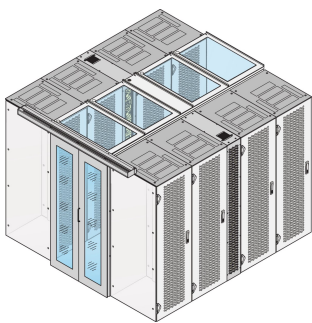

Aisle Containment Top Cover, 1200W 300D

Data Solutions

CATALOG NUMBER

21130-648

Top cover in different depths to setup a aisle containment closing.

CERTIFICATIONS

FEATURES

Top covers to provide top cover for 2 cabinet rows

Suitable for an aisle width of 1200 mm

A top cover profile can raise the aisle height by 84 mm; please order separately

Top cover can be removed from inside (allows access to lighting and facilitates maintenance works)

PRODUCT ATTRIBUTES

Type: Aisle Top Cover

Width: 300mm

Depth: 1200mm

Material: Steel

Package Quantity: 1

Color: Black Grey

Color Code: RAL 7021