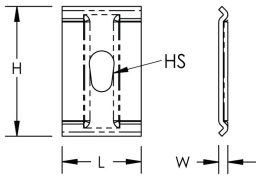

### PRODUCT ATTRIBUTES

Article Number: 820400

Material: Steel

Finish: Electrogalvanized

Length (L): 59mm

Width (W): 35mm

Height (H): 5mm

Hole Size (HS): 6mm

## DIAGRAMS

---