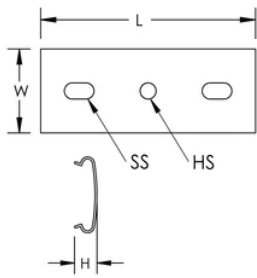

PEMSA Wire Basket Tray Box Support

Data Solutions

CATALOG NUMBER

WBTBOXBRKTRD

CERTIFICATIONS

FEATURES

Tool-free install

Ideal for tray depths up to 100mm

PRODUCT ATTRIBUTES

Article Number: 820731

Color: Red

Material: Plastic

Length (L): 94mm

Width (W): 36.6mm

Height (H): 10mm

Hole Size (HS): 7mm

DIAGRAMS

WARNING

nVent products shall be installed and used only as indicated in nVent's product instruction sheets and training materials. Instruction sheets are available at www.nvent.com and from your nVent customer service representative. Improper installation, misuse, misapplication or other failure to completely follow nVent's instructions and warnings may cause product malfunction, property damage, serious bodily injury and death and/or void your warranty.