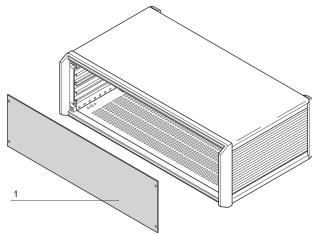

PropacPRO Front Panel, Full Width, Unshielded

The front panel, full width for PropacPRO Case mounts to the frame of the case.

CERTIFICATIONS

FEATURES

Al panel, 2.0 mm (84 HP 2.5 mm)

SPECIFICATIONS

- Material:** Aluminum
- Finish:** Anodized
- Accessory Type:** Front panel
- Product Type:** Front Panel

Table 1/2

Catalog Number	Rack Height	Rack Width	Package Quantity	Front Finish	Rear Finish	Treated Edges
20850-136	3U	63HP	1	Anodized	Anodized	No
20850-158	6U	84HP	1	Anodized	Conductive	No
20850-129	2U	63HP	1	Anodized	Anodized	No
20850-135	3U	42HP	1	Anodized	Anodized	No
20850-142	4U	42HP	1	Anodized	Anodized	No
20850-143	4U	63HP	1	Anodized	Anodized	No
20850-130	2U	84HP	1	Anodized	Anodized	No

Catalog Number	Rack Height	Rack Width	Package Quantity	Front Finish	Rear Finish	Treated Edges
20850-144	4U	84HP	1	Anodized	Anodized	No
20850-134	3U	28HP	1	Anodized	Anodized	No
20850-128	2U	42HP	1	Anodized	Anodized	No
20850-137	3U	84HP	1	Anodized	Anodized	No