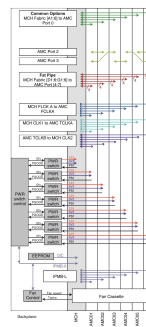

## CATALOG NUMBER

**11850-025**

1 U MicroTCA System with horizontal card cage for Single Width AdvancedMC Modules. The chassis has an AC Power input in the rear and an integrated 400 W Power Supply. The PM EMMC (Power Module Enhanced Management Controller) is installed onto the rear of the Backplane.