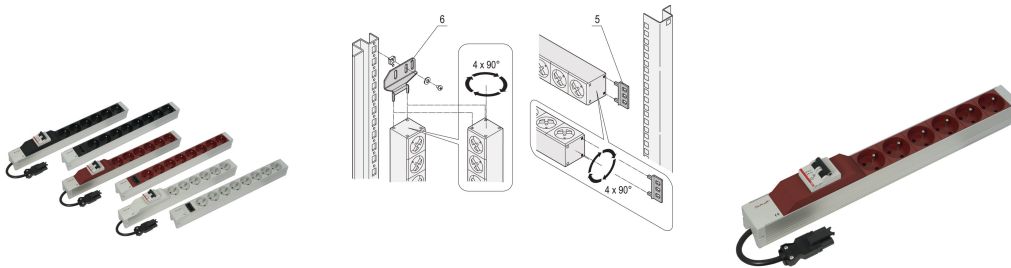

# Socket Strip, UTE, With Wieland® Input, 6 Sockets, 19", White, With Overcurrent Protection

### CATALOG NUMBER

**60110-355**

Modular, compact PDU with many function elements. Using a 1 U by 1 U aluminum chassis the PDU can easily be integrated in a rack. The Wieland connector allows easy combination with different power input cords.

## FEATURES

---

Input via Wieland® GST 18 plug

Socket strips can be rotated through all four directions (in 90° increments) during fitting

Output via UTE sockets

Horizontal or vertical mounting

Installation height 1 U

## PRODUCT ATTRIBUTES

---

Socket Type: UTE

Socket Quantity: 6

Switched Outlets: No

Voltage AC: 230V

Function: Overcurrent Protection

Package Quantity: 1